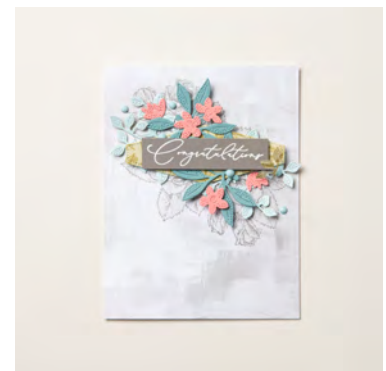

INSTRUCTIONS

TECHNIQUES:

- Heat Embossing