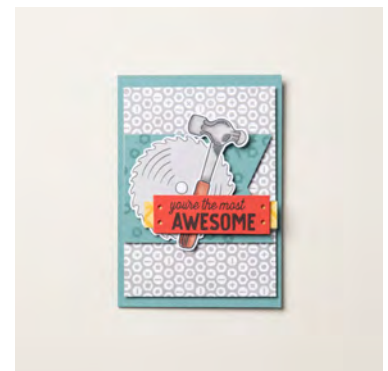

INSTRUCTIONS

TECHNIQUES:

- Fussy cutting