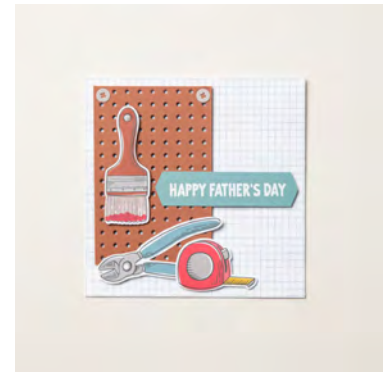

PAGE #: 20

CRAFTER LEVEL: Avid

CARD BASE SIZE: Square 4"

PAPER

133679 - Lost Lagoon 8-1/2" X 11" Cardstock, 146983 - Gray Granite 8-1/2" X 11" Cardstock, 159276 - Basic White 8-1/2" X 11" Cardstock, 162978 - Trusty Toolbox 12" X 12" (30.5 X 30.5 Cm) Designer Series Paper

INK

102283 - Versamark Pad

TOOLS

104430 - Stampin' Dimensionals, 110755 - Multipurpose Liquid Glue, 153608 - Banners Pick A Punch

EMBELLISHMENTS

155554 - Basics Embossing Powders

BUNDLES

162723 - Trusty Tools Bundle (English)

INSTRUCTIONS

Card size: 4 3/4" x 4 3/4"

TECHNIQUES:

- Fussy cutting

PAGE #: 20

CRAFTER LEVEL: Avid

CARD BASE SIZE: Notecard

PAPER

119793 - Poppy Parade 8-1/2" X 11" Cardstock, 133679 - Lost Lagoon 8-1/2" X 11" Cardstock, 159276 - Basic White 8-1/2" X 11" Cardstock, 162978 - Trusty Toolbox 12" X 12" (30.5 X 30.5 Cm) Designer Series Paper

INK

132708 - Tuxedo Black Memento Ink Pad, 154886 - Gray Granite Stampin' Blends Combo Pack, 161662 - Copper Clay Stampin' Blends Combo Pack, 161678 - Lost Lagoon Classic Stampin' Pad

TOOLS

104430 - Stampin' Dimensionals, 110755 - Multipurpose Liquid Glue

BUNDLES

162723 - Trusty Tools Bundle (English)