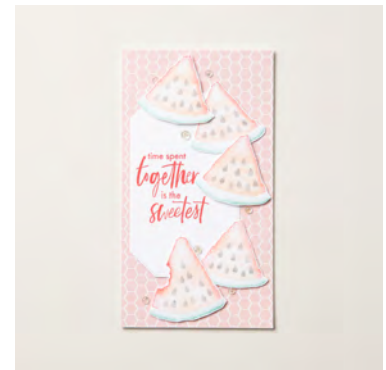

**PAPER**

159276 - Basic White 8-1/2" X 11" Cardstock, 162546 - Bee Mine 12" X 12" (30.5 X 30.5 Cm) Designer Series Paper

**INK**

147050 - Poppy Parade Classic Stampin' Pad, 147088 - Shaded Spruce Classic Stampin' Pad, 147107 - Pool Party Classic Stampin' Pad, 147108 - Petal Pink Classic Stampin' Pad, 149165 - Basic Gray Classic Stampin' Pad

Card size: 3 x 6

**TECHNIQUES:**

- Fussy cutting
- Sponging

**PAGE #:** 4

**CRAFTER LEVEL:** Avid

**CARD BASE SIZE:** Standard A2

**STAMPS**

161424 - Sketched Plaid Cling Stamp Set, 161438 - Super Cool Photopolymer Stamp Set (English), 162962 - Watercolor Melon Photopolymer Stamp Set (English)