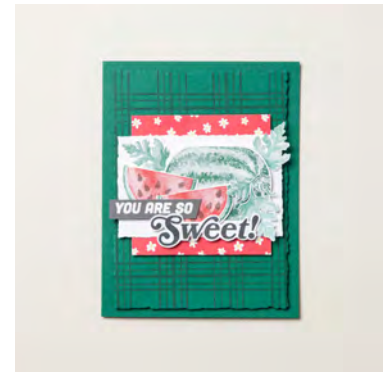

PAGE #: 4

CRAFTER LEVEL: Avid

CARD BASE SIZE: Standard A2

STAMPS

161424 - Sketched Plaid Cling Stamp Set, 161438 - Super Cool Photopolymer Stamp Set (English), 162962 - Watercolor Melon Photopolymer Stamp Set (English)

PAPER

146981 - Shaded Spruce 8-1/2" X 11" Cardstock, 159276 - Basic White 8-1/2" X 11" Cardstock, 162546 - Bee Mine 12" X 12" (30.5 X 30.5 Cm) Designer Series Paper

INK

102283 - Versamark Pad, 132708 - Tuxedo Black Memento Ink Pad, 147050 - Poppy Parade Classic Stampin' Pad, 147088 - Shaded Spruce Classic Stampin' Pad, 149165 - Basic Gray Classic Stampin' Pad

TOOLS

103683 - Mini Glue Dots, 104430 - Stampin' Dimensionals, 152813 - Stampin' Seal, 159173 - Deckled Rectangles Dies, 162234 - Modern Oval Punch

EMBELLISHMENTS

155554 - Basics Embossing Powders

TECHNIQUES:

- Fussy cutting
- Heat Embossing

INSTRUCTIONS

PAGE #: 5

CRAFTER LEVEL: Avid

CARD BASE SIZE: Standard A2

PAPER

121044 - Basic Gray 8-1/2" X 11" Cardstock, 159276 - Basic White 8-1/2" X 11" Cardstock, 162974 - Sunny Days 12" X 12" (30.5 X 30.5 Cm) Designer Series Paper

INK

102283 - Versamark Pad, 147087 - Crushed Curry Classic Stampin' Pad, 147107 - Pool Party Classic Stampin' Pad

TOOLS

104430 - Stampin' Dimensionals, 152813 - Stampin' Seal, 153611 - Blending Brushes